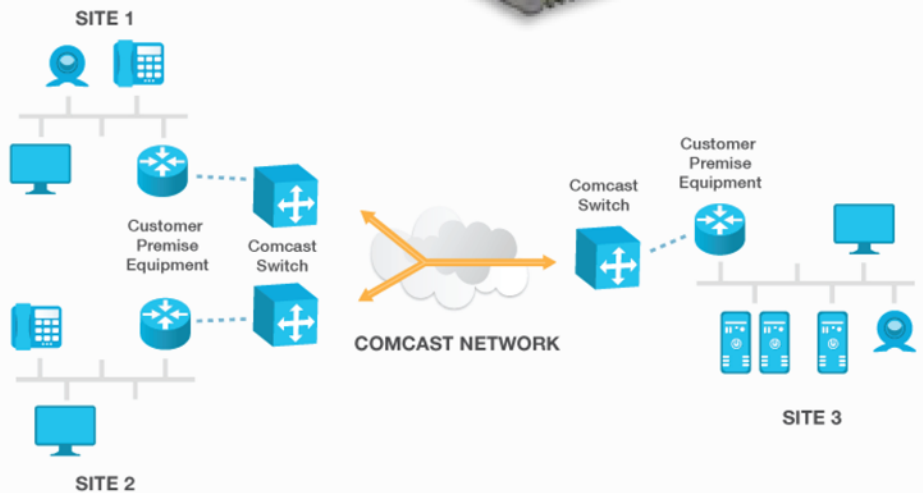

ETHERNET EVERYWHERE

- Bandwidth options 3 MBPS - 10 GB
- QOS of Service Support
- Increase bandwidth quickly
- Design burstable requirements
- Accommodate bursty applications
- Dynamic capacity
- Flexible Connectivity options

CONTROL • FLEXIBILITY • PREDICTABILITY • VISIBILITY • TIME SAVING

Top Metro Ethernet Providers